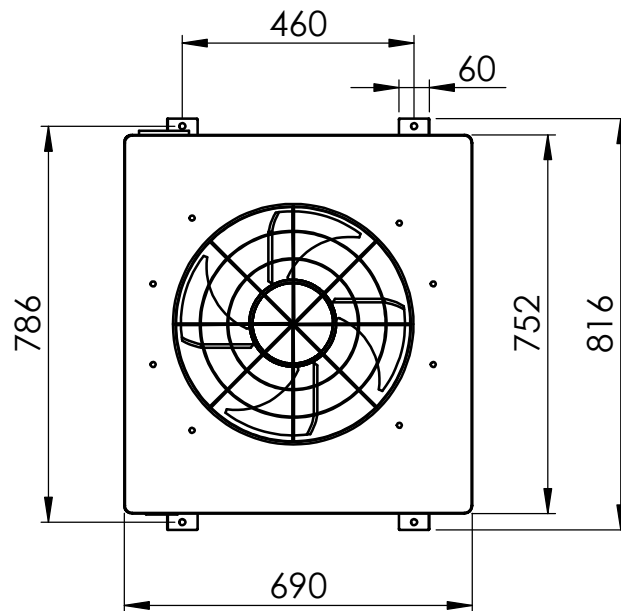

Dimensions	816mm x 690mm x 835mm (h)
Weight	79 kg
Power Consumption (Cooling)	2030 W
Power Consumption (Heating)	1500 W
Minimum Water Flow	3000 l/h
Air Flow	4000 m³/h
Maximum Exchanger's Pressure	2 bar
Ambient temperature range	5°C – 38°C
Cooling Capacity	5 kW (other details on request)

Material:	Drawing: TK 5K – Technical data	
Thickness:	File: TK_5K_technical_drawing	
Finishing:	Your.code:	Code:
Volume:	Tol.	Scale: 1:15 Date: 20/05/2014
Approved:	Via A.Sansovino, 35 48124 RAVENNA – ITALY Tel. +39 0544 408333 Fax 280084 http://www.tecoonline.com	
	Drawer: Matteo