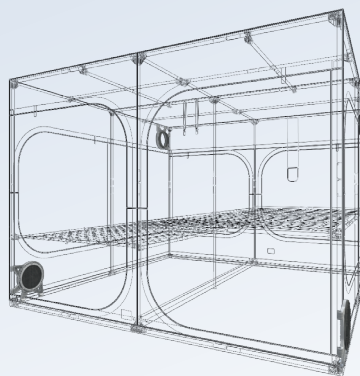

**VIDEO ASSEMBLY
DUCTING FLANGE**

**VIDEO ASSEMBLY
CABLE FLANGE**