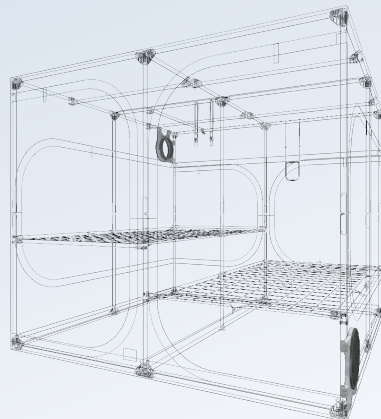

**VIDEO ASSEMBLY
DUCTING FLANGE**

**VIDEO ASSEMBLY
CABLE FLANGE**