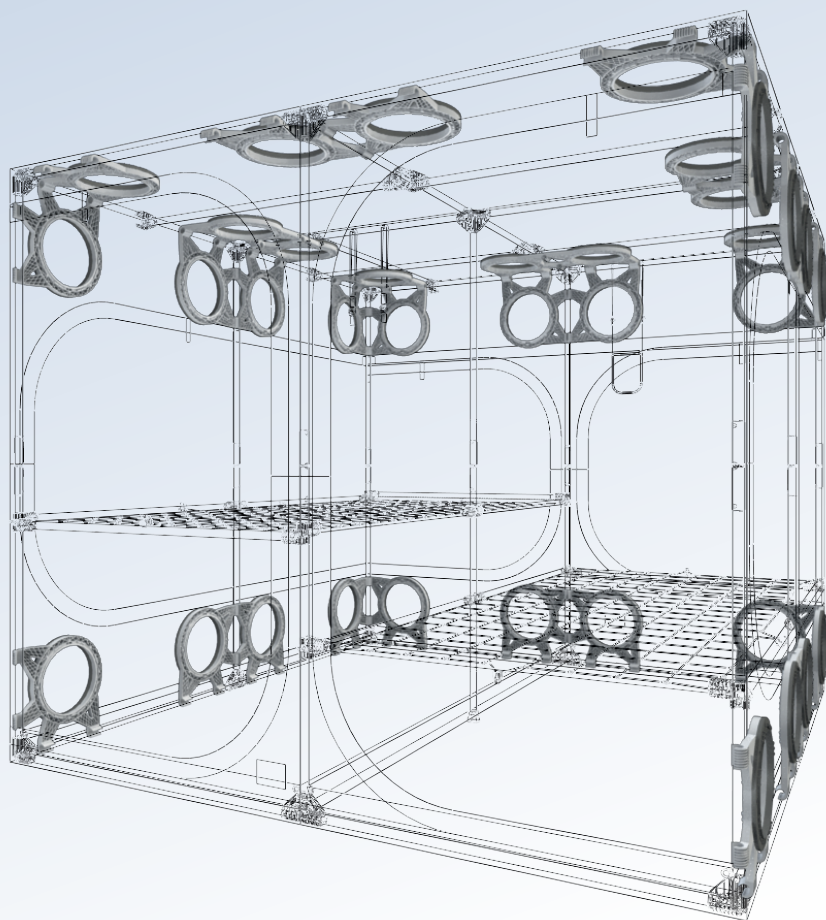

SECRET JARDIN

ASSEMBLY INSTRUCTIONS

DARK ROOM R4.00

LINKABLE

CONNECTABLE

VIDEOS TENTS

**VIDEO ASSEMBLY
DR240W**

**VIDEO ASSEMBLY
DR300**

SPACE BOOSTER, WEBIT, DUCTING & CABLE FLANGES

**VIDEO ASSEMBLY
DUCTING FLANGE**

**VIDEO ASSEMBLY
CABLE FLANGE**

**VIDEO ASSEMBLY
SPACE BOOSTER**

DUCTING FLANGE Ø25

Ducting Flange

Cutting Tool

Connectors

6x C25-H

**VIDEO ASSEMBLY
TENT DR120**

**VIDEO ASSEMBLY
DUCTING FLANGE**

**VIDEO ASSEMBLY
CABLE FLANGE**

OPEN WINDOWS

OPEN DOORS

OPEN ALL ACCESSES **THEN**
PUT THE CANVAS ON

ALLE ZUGÄNGE ÖFFNEN **DANN**
LEGEN SIE DIE LEINWANDE AB