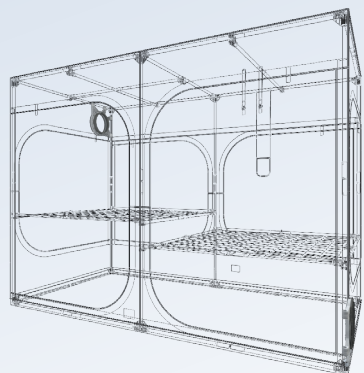

**VIDEO ASSEMBLY
TENT DR240W**

- 6x T25-120
- 6x T25-100
- 52x T25-75
- 32x T25-Link

8x C25-Y

2x C25-K

2x C25-T

16x C25-SB

10x C25-H

**VIDEO ASSEMBLY
DUCTING FLANGE**