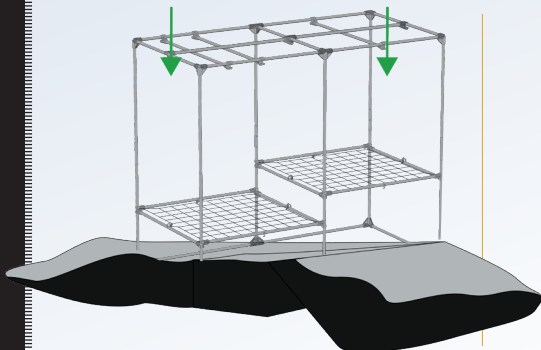

**VIDEO ASSEMBLY
CABLE FLANGE**

OPEN WINDOWS

OPEN DOORS

**OPEN ALL ACCESSES THEN
PUT THE CANVAS ON**

**ALLE ZUGÄNGE ÖFFNEN DANN
LEGEN SIE DIE LEINWANDE AB**

**OUVRIER TOUT LES ACCÈS PUIS
METTRE LA TOILE**

**ALLE TOEGANGEN OPENSTELLEN
DAN ZET JE HET DOEK OP**

**ABRIR TODOS LOS ACCESOS
LUEGO PONTE EL LIENZO**

**APRIRE TUTTI GLI ACCESSI POI
METTERE LA TELA DI CANAPA SU**

METRIC

PROFESSIONAL DARK ROOM				HANDLING			LIGHTING		VENTILATION ADVISED			
REF	DESIGNATION	REV	WGT Net lb	#	L In	Weight Per Pole	Weight Per Tent	LED Advised Intensive	HPS Advised Intensive	VOL cf	HPS/HOT Extraction every 30-60s	LED/COLD Extraction every 1-2 min
DR150	Dark Room 5' x 5' x 7'	R4,00	59.1	3	59	40 lb	120 lb	1 LED960	1 HPS1000W	177	355 cfm	177 cfm
DR240	Dark Room 8' x 8' x 6 1/2'	R4,00	101.9	9	47	40 lb	360 lb	4 LED640	4 HPS600W	440	881 cfm	440 cfm
DR300	Dark Room 10' x 10' x 7'	R4,00	146.8	10	47	40 lb	400 lb	4 LED960	4 HPS1000W	440	881 cfm	440 cfm
DR240W	Dark Room 8' x 4' x 6 1/2'	R4,00	69.9	5	47	40 lb	200 lb	2 LED640	2 HPS600W	223	445 cfm	223 cfm
DR300W	Dark Room 10' x 5' x 7'	R4,00	94.6	5	59	40 lb	200 lb	2 LED960	2 HPS1000W	352	703 cfm	352 cfm